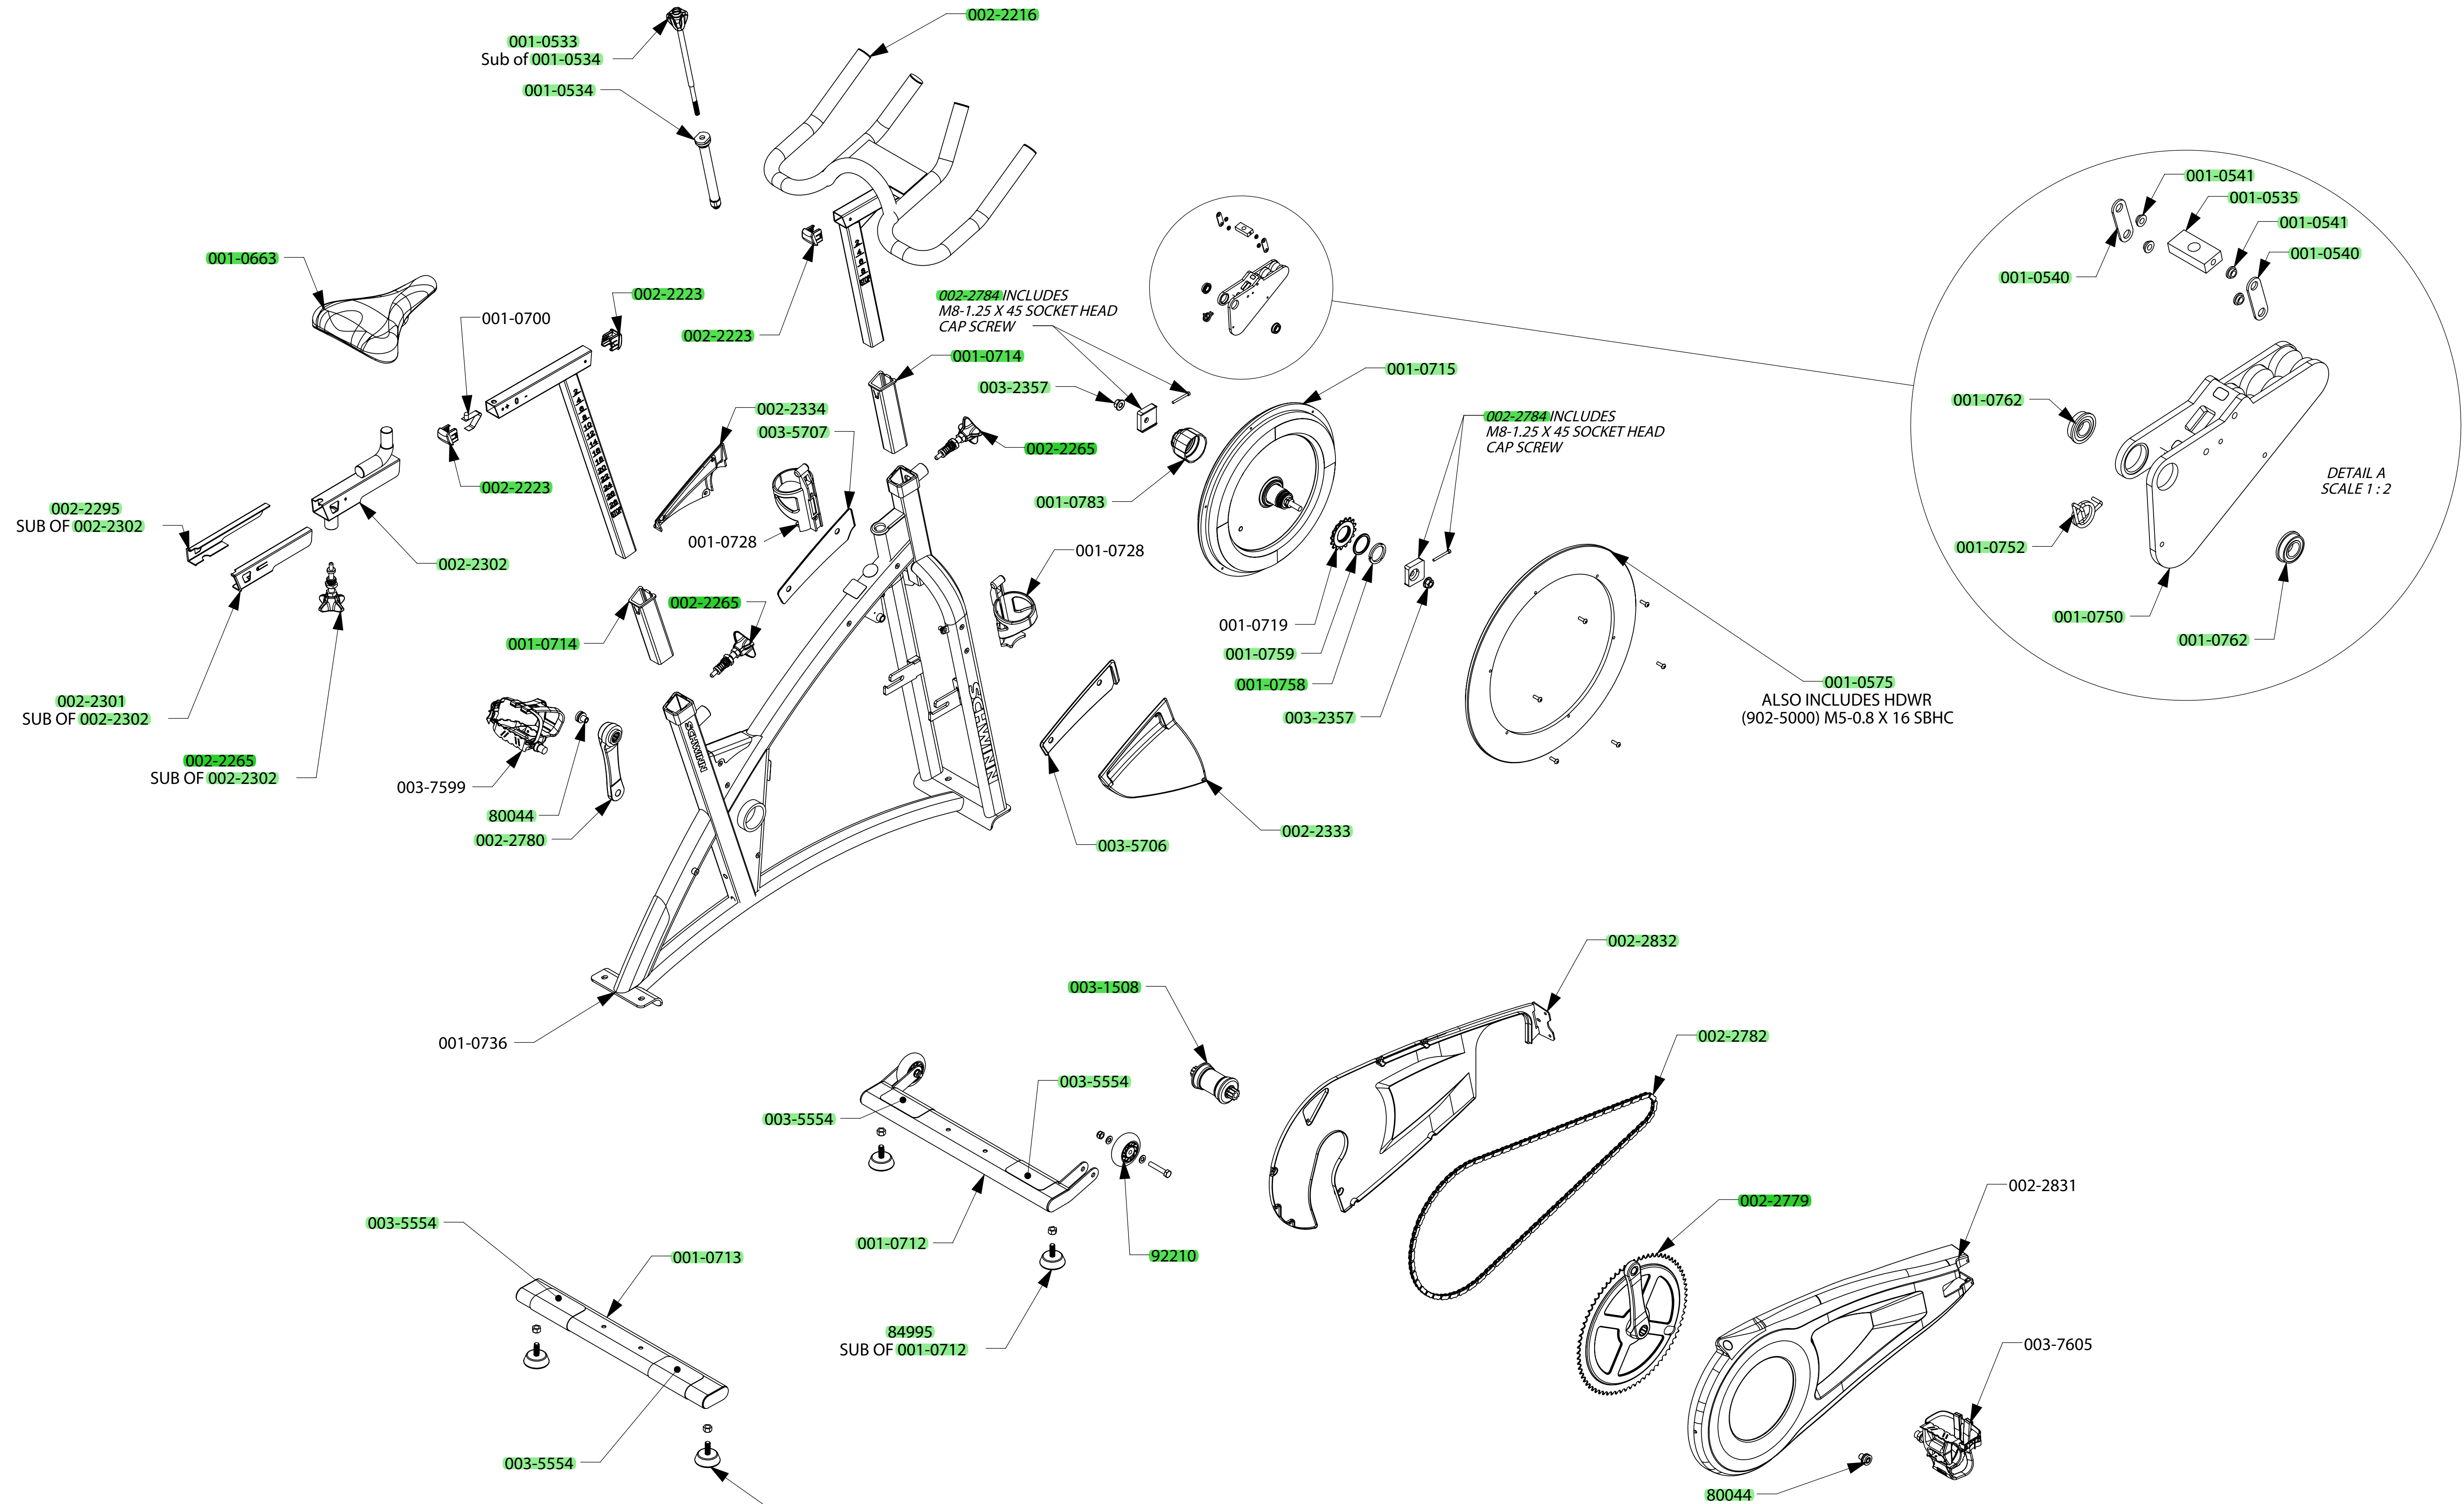

001-0550 WBOM

NAUTILUS
 NAUTILUS, INC.
 16400 SE NAUTILUS DRIVE, VANCOUVER, WA 98683

DESIGNED	J. WATT	TITLE	IC BIKE, STEEL FRAME, LVL-1 BLACK
DRAWN	C. WISHON	SIZE	D
DATE	01/28/2010	PART NO.	001-0550 WBOM
ALL APPLICABLE NAUTILUS STANDARDS AND SPECIFICATIONS APPLY.		REV.	B