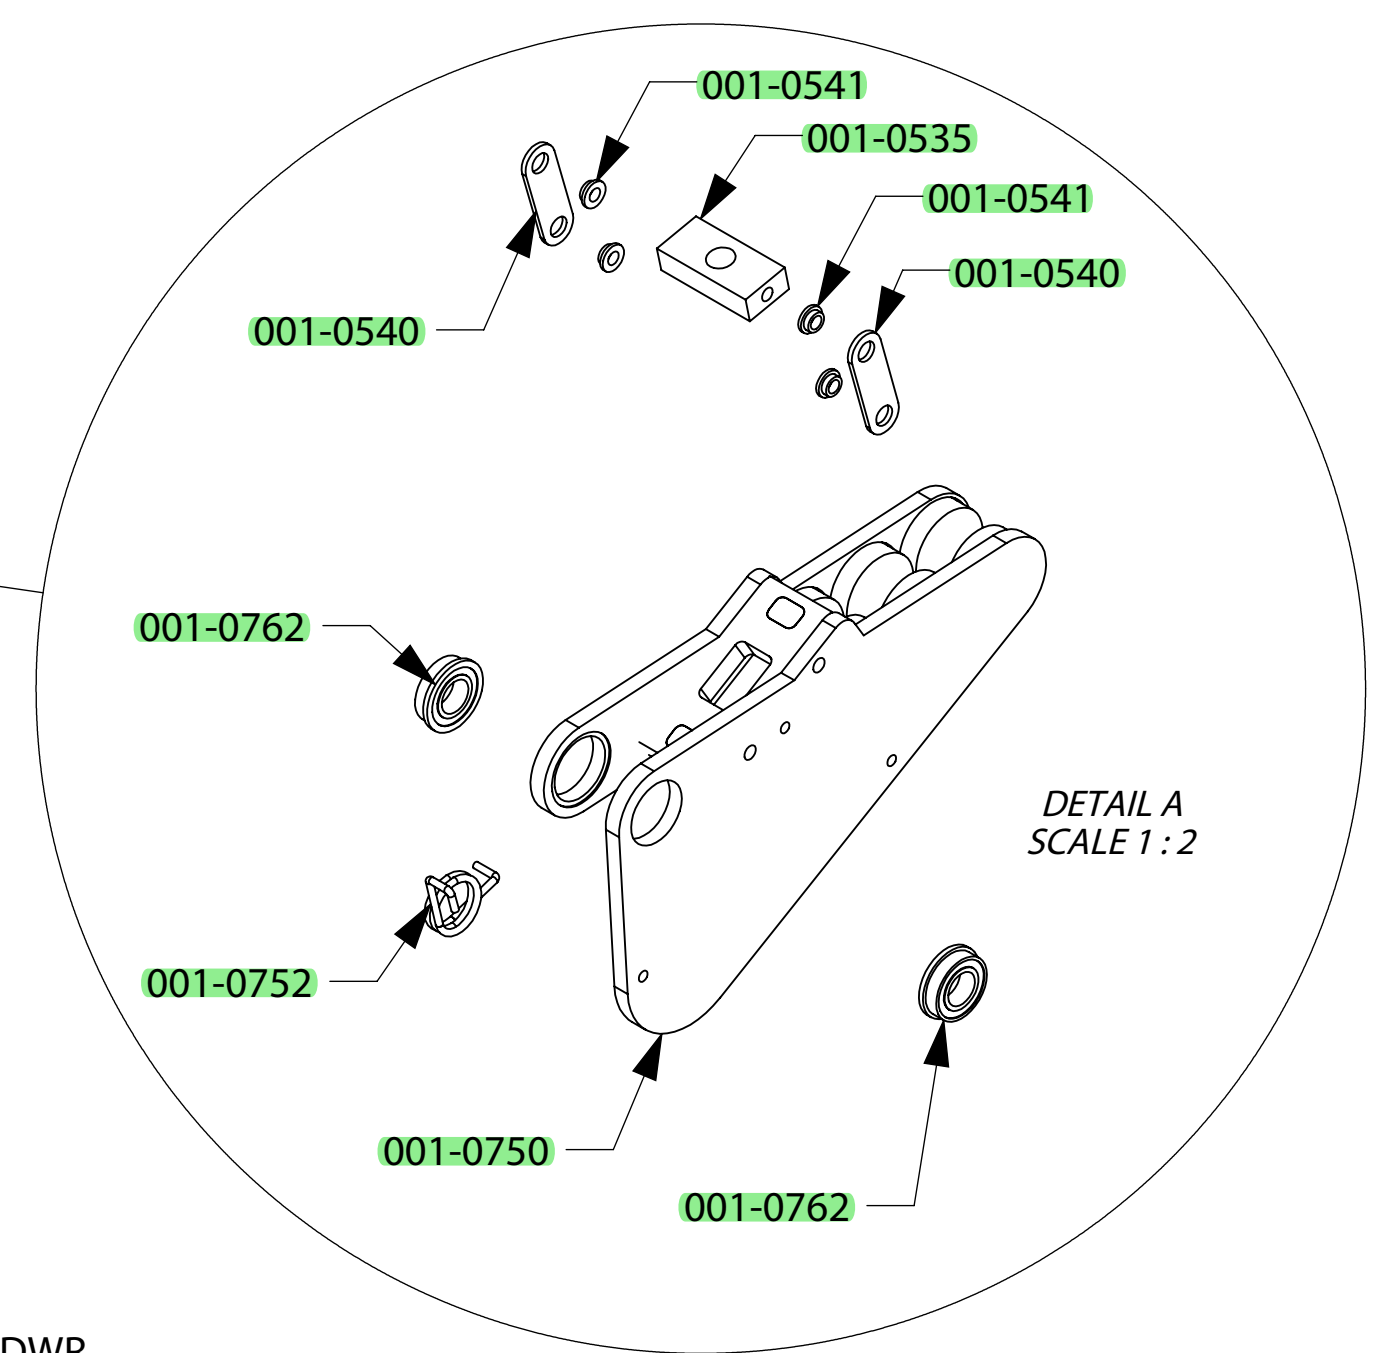

001-0550 WBOM

NAUTILUS
 NAUTILUS, INC.
 16400 SE NAUTILUS DRIVE, VANCOUVER, WA 98683

DESIGNED	J. WATT	TITLE	IC BIKE, STEEL FRAME, LVL-1 BLACK
DRAWN	C. WISHON	SIZE	D
DATE	01/28/2010	PART NO.	001-0550 WBOM
ALL APPLICABLE NAUTILUS STANDARDS AND SPECIFICATIONS APPLY.		REV.	B